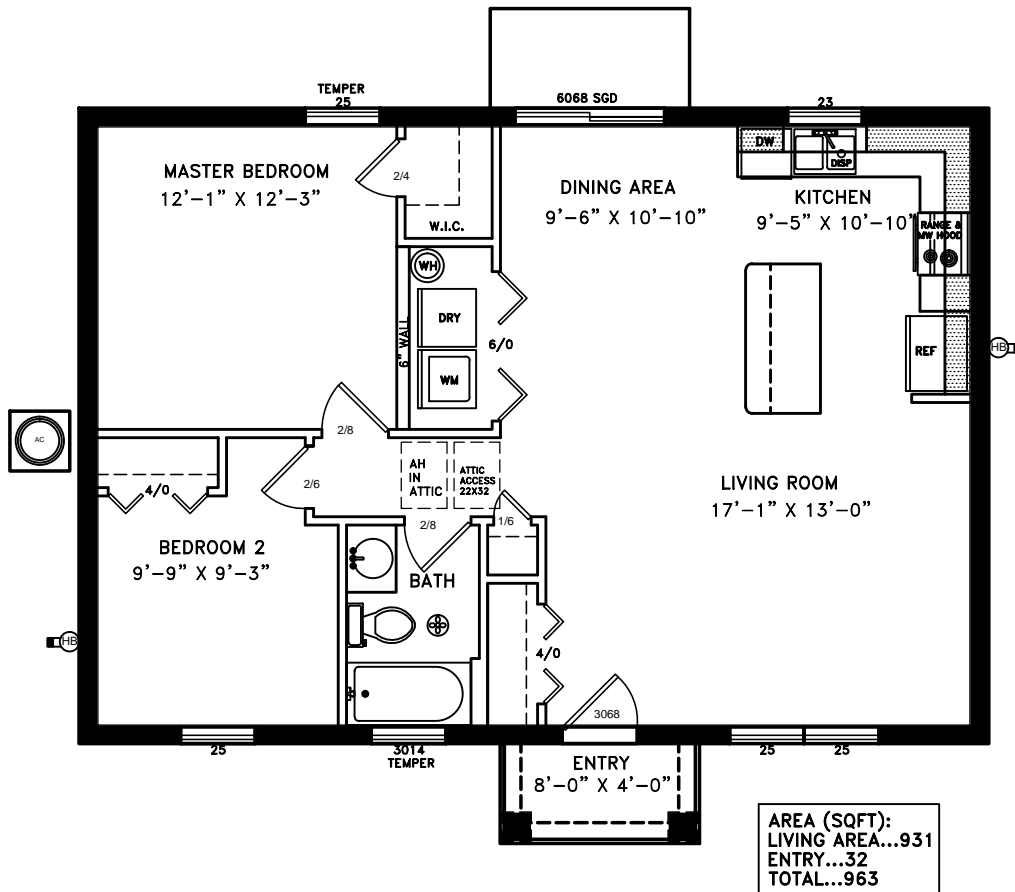

THE FT MYERS (36'-6"W X 39'-6"D)  
 © COPYRIGHT TRINITY DRAFTING LLC

THE FT MYERS (36'-6"W X 29'-6"D)  
 © COPYRIGHT TRINITY DRAFTING LLC