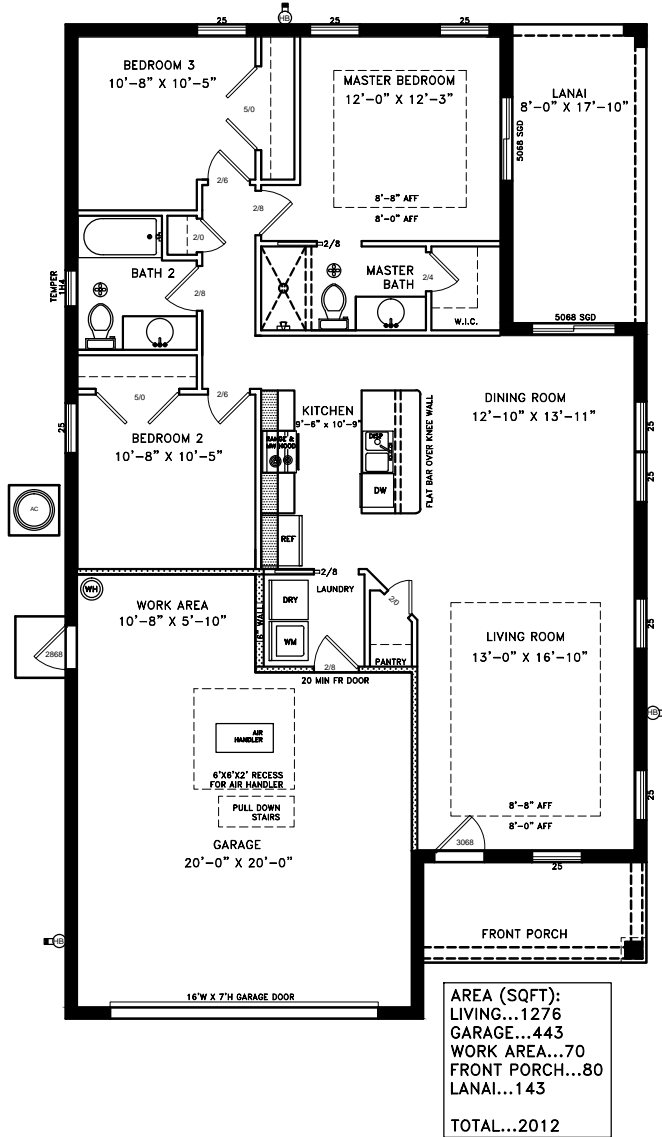

**THE FORT MEADE (34'-8"W X 59'-4"D)**  
 © COPYRIGHT TRINITY DRAFTING LLC

**THE FORT MEADE (34'-8"W X 59'-4"D)**  
 © COPYRIGHT TRINITY DRAFTING LLC